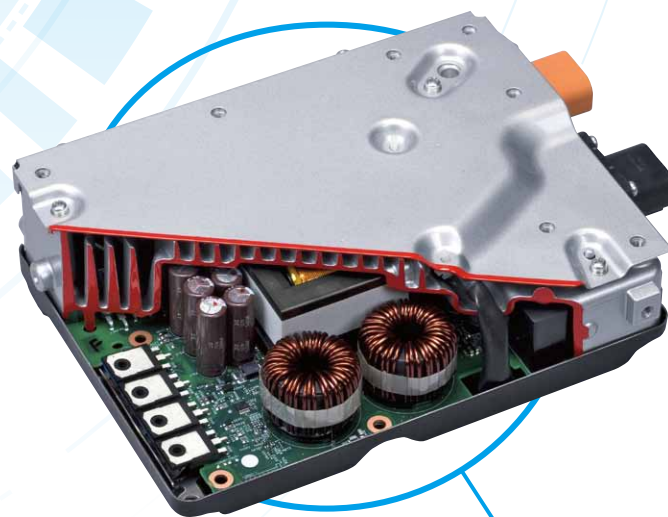

1500W ACインバーター 1500W AC Inverter

家電製品の車内使用を可能にすることで、幅広いカーライフをサポートするとともに、災害時の非常用電源としても活用いただけます。

The AC Inverter enables the use of household appliances inside the vehicle, thereby allowing passengers to enjoy a wide range of on-board activities. In addition, the AC Inverter can be used as an emergency power supply in a time of disaster.

災害時の非常用電源としても
注目される大容量ACインバーター

High power AC inverter attracting
attention as an emergency power supply
in a time of disaster

バッテリーの直流電圧
(DC)を家庭用交流電圧
(AC)に変えるACイン
バーターがあれば、車内
で様々な家電製品が使
えます。*

The AC Inverter converts DC voltage
from the battery to AC voltage for
household use, and enables various
household appliances to be used inside
the vehicle.*

*家電製品の仕様によっては正常に起動しない場合があります。

Enables a maximum output of 1500W by drawing on the hybrid vehicle's large-capacity
battery. Even household appliances with relatively large power consumption, such as
microwave ovens*, can be used inside the cabin, enabling the vehicle to be used as an
emergency power supply in a time of disaster.

地域・用途に合わせたラインアップ

Product line-up suitable for every region and application

当社のACインバーターには100W～1500Wのラインアップがあり、様々な車種に搭載され、世界中で活躍しています。

Our AC inverters offer a wide range of output from 100W to 1500W. They have been installed in a wide variety of vehicle models and are much utilized by people all over the world.